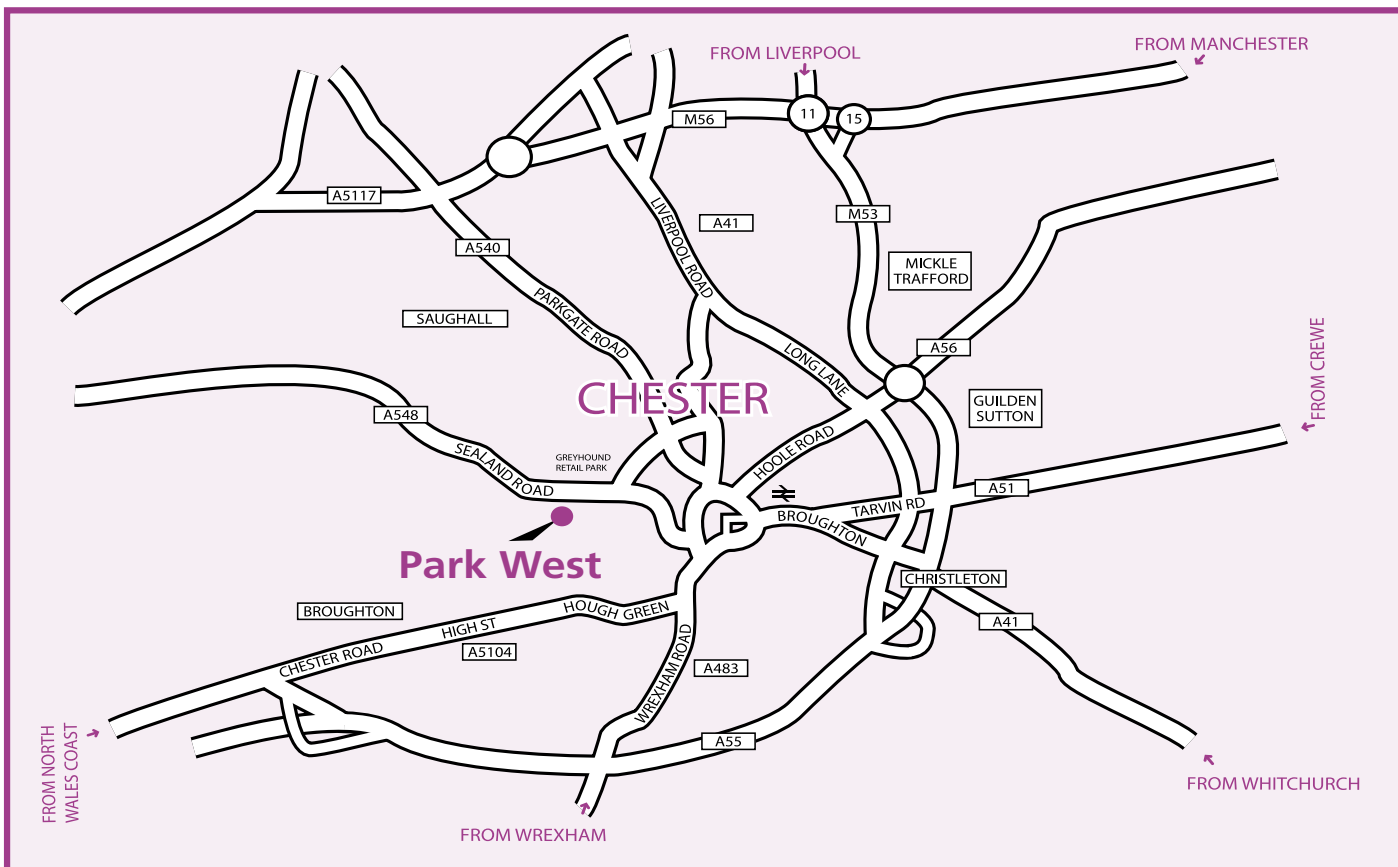

# Directions

to Beech House

### By Bus

Arriva No 10 from Chester bus station to Connah's Quay passes Park West. Sealand Road Park & Ride is a few minutes walk.

### By Car

**From Wirral/ Liverpool** At M53 jct 5, take A550 towards Queensferry. \*Turn onto A548 signposted Chester. After 3.6 miles, turn right to Park West, just past Park & Ride

**From Manchester/Warrington** At end of M56, take A5117 towards Queensferry. Follow from \* as above.

**From Crewe (A51) and Whitchurch (A41)** Follow signs into Chester City Centre. At The Bars roundabout, turn right and follow local signs for Sealand Road Industrial & Retail Parks. Turn right off ring road into Watergate Street, following signs for Industrial & Retail Parks (A548). Park West is on left just past B&Q Warehouse.